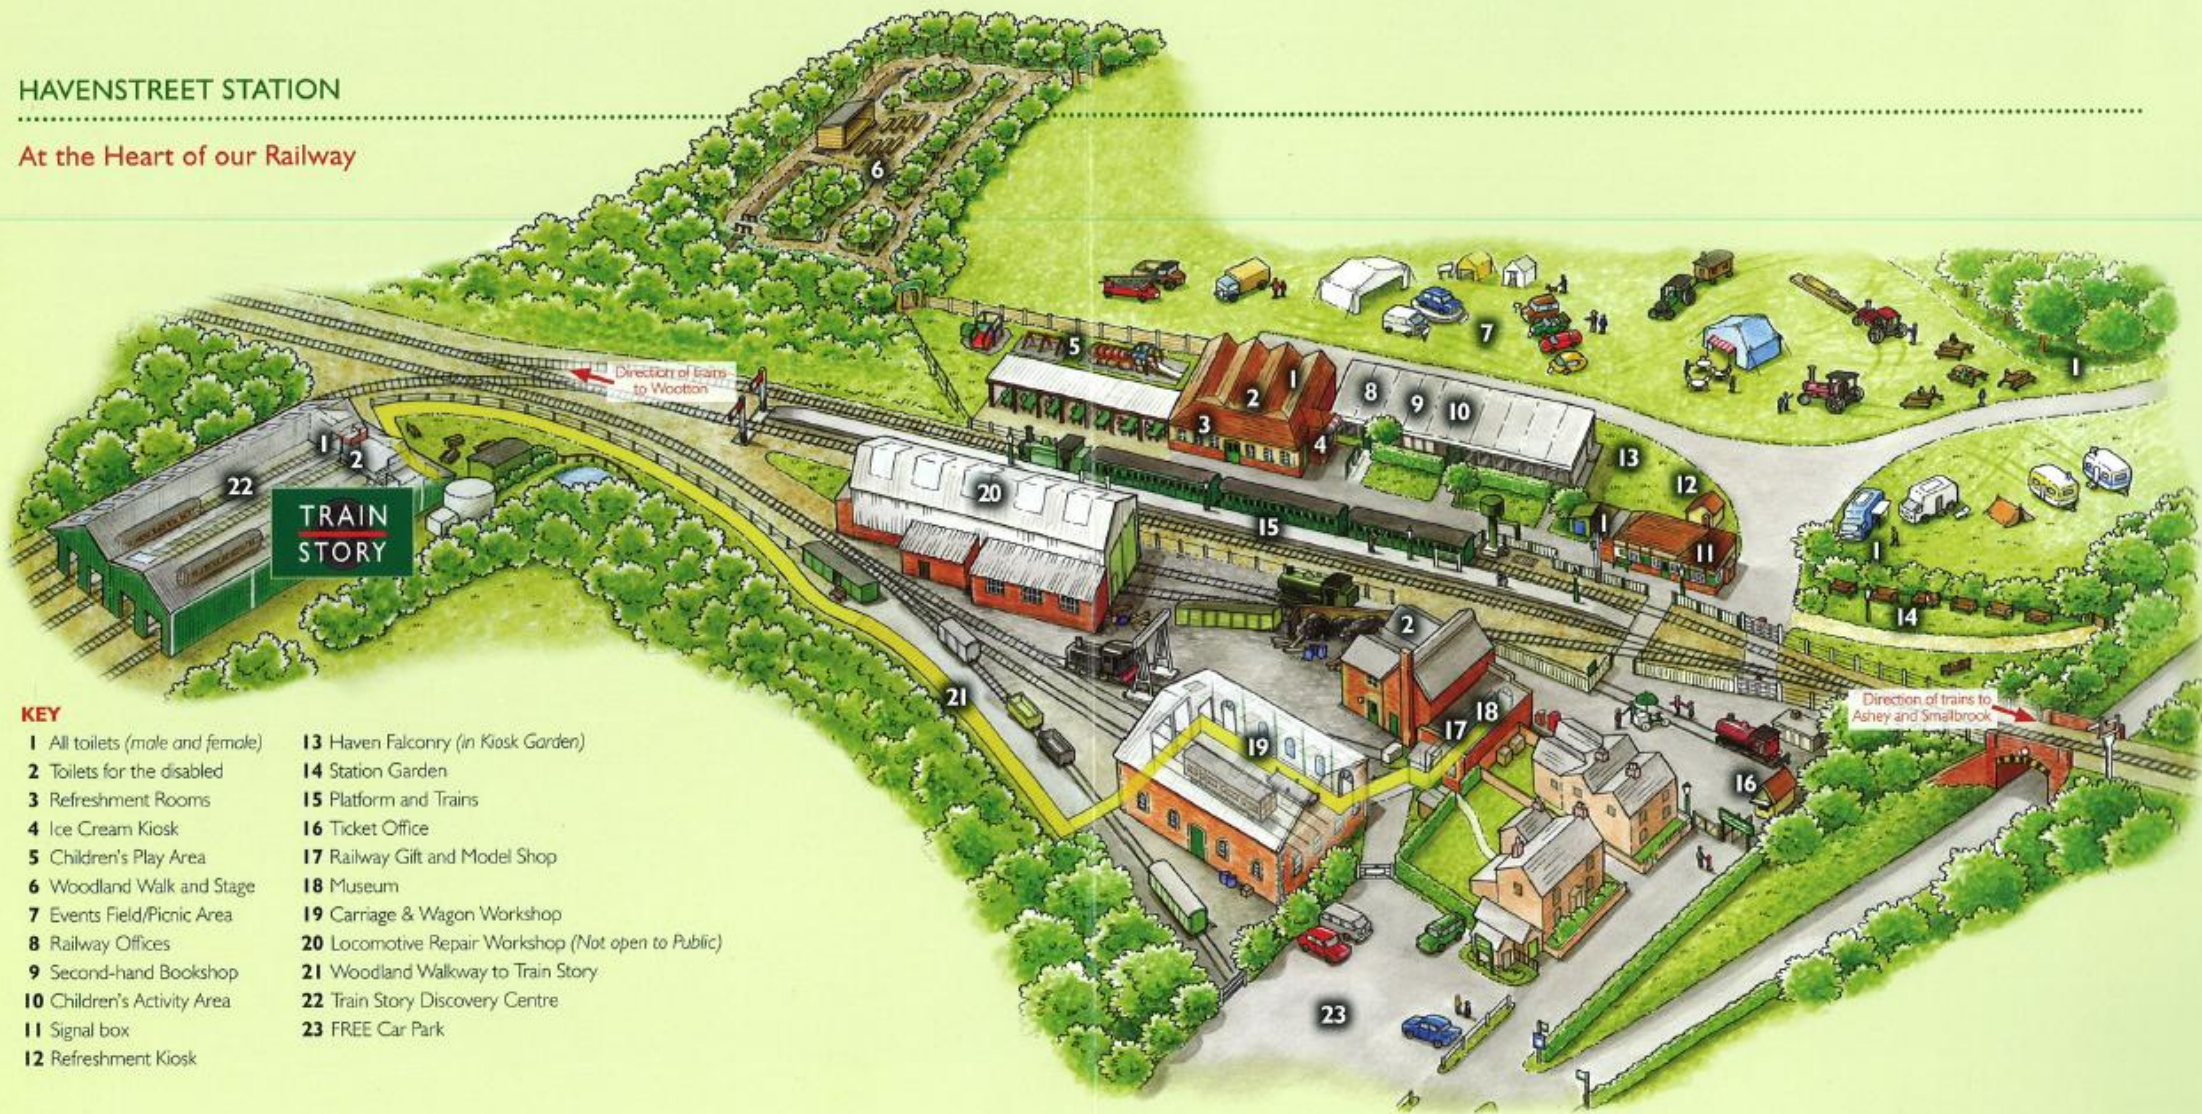

# HAVENSTREET STATION

At the Heart of our Railway

## KEY

- |                                 |                                                    |
|---------------------------------|----------------------------------------------------|
| 1 All toilets (male and female) | 13 Haven Falconry (in Kiosk Garden)                |
| 2 Toilets for the disabled      | 14 Station Garden                                  |
| 3 Refreshment Rooms             | 15 Platform and Trains                             |
| 4 Ice Cream Kiosk               | 16 Ticket Office                                   |
| 5 Children's Play Area          | 17 Railway Gift and Model Shop                     |
| 6 Woodland Walk and Stage       | 18 Museum                                          |
| 7 Events Field/Picnic Area      | 19 Carriage & Wagon Workshop                       |
| 8 Railway Offices               | 20 Locomotive Repair Workshop (Not open to Public) |
| 9 Second-hand Bookshop          | 21 Woodland Walkway to Train Story                 |
| 10 Children's Activity Area     | 22 Train Story Discovery Centre                    |
| 11 Signal box                   | 23 FREE Car Park                                   |
| 12 Refreshment Kiosk            |                                                    |