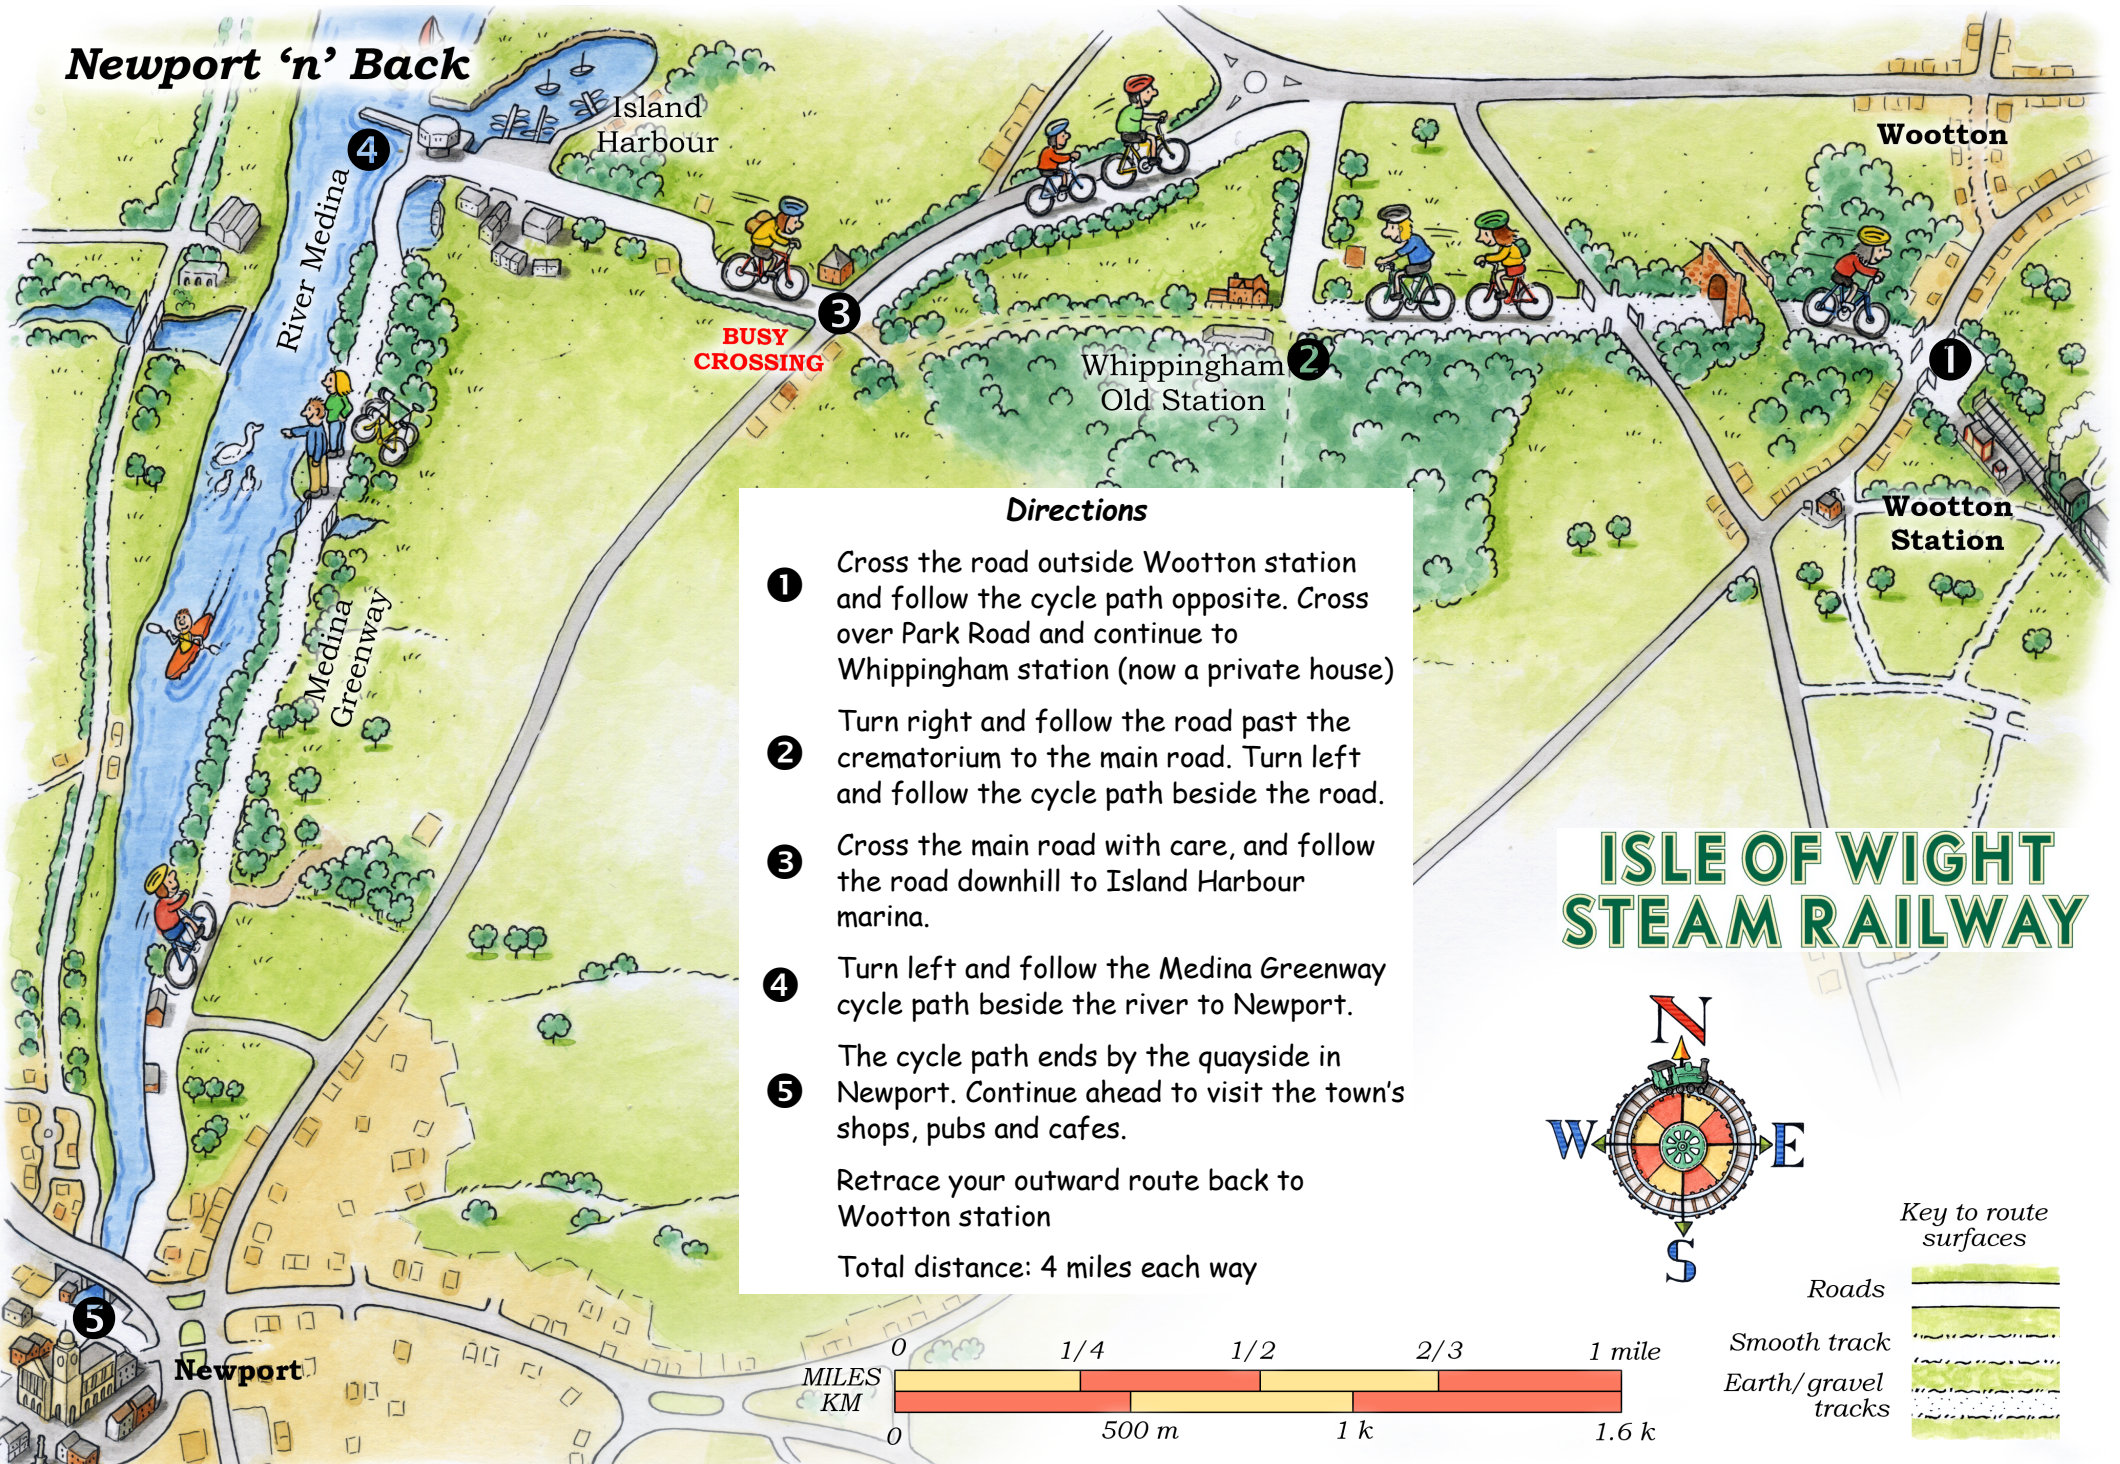

Newport 'n' Back

Directions

- 1** Cross the road outside Wootton station and follow the cycle path opposite. Cross over Park Road and continue to Whippingham station (now a private house)
- 2** Turn right and follow the road past the crematorium to the main road. Turn left and follow the cycle path beside the road.
- 3** Cross the main road with care, and follow the road downhill to Island Harbour marina.
- 4** Turn left and follow the Medina Greenway cycle path beside the river to Newport.
- 5** The cycle path ends by the quayside in Newport. Continue ahead to visit the town's shops, pubs and cafes.

Retrace your outward route back to Wootton station

Total distance: 4 miles each way

ISLE OF WIGHT STEAM RAILWAY

Key to route surfaces

- Roads
- Smooth track
- Earth/gravel tracks